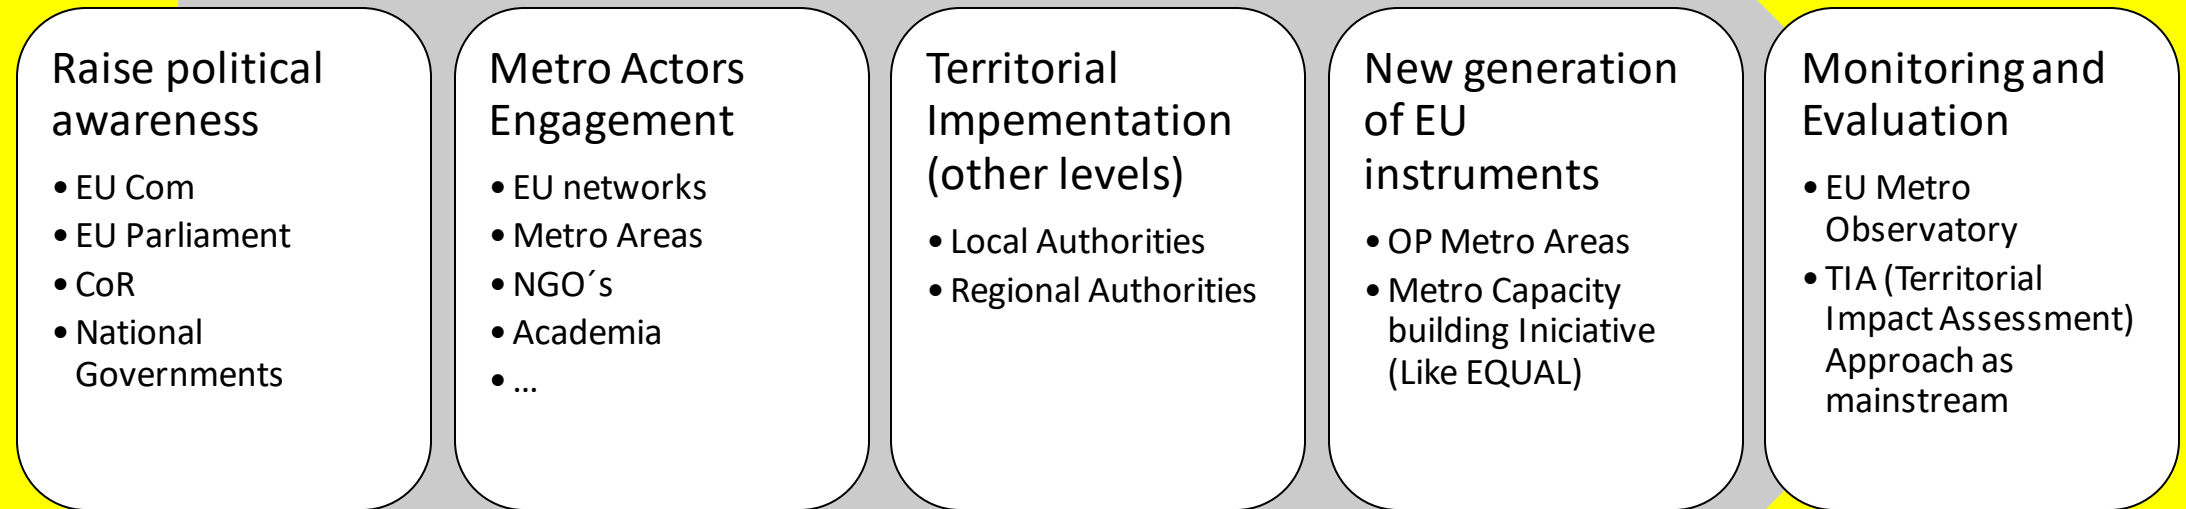

EU Metro Areas as focal points for the resolution of social complex problems

Showcase Metro Areas policy solutions

Foster the Cocreation with EU stakeholders of a new generation of policy instruments

Develop a new metropolitan integrated approach regarding EU twin transitions

Contribute to EU global leadership regarding twin transitions

2050 Metropolitan Vision for Europe: 5 priorities

Priority 1: Raise political awareness

Priority 2: Metro Actors engagement

Priority 3: Territorial implementation

Priority 4: A new generation of EU instruments

Priority 5: Monitoring and Evaluation

2050 Metropolitan Vision for Europe: Multi approach process: multilevel, multiactor

2050 Metropolitan Vision for Europe