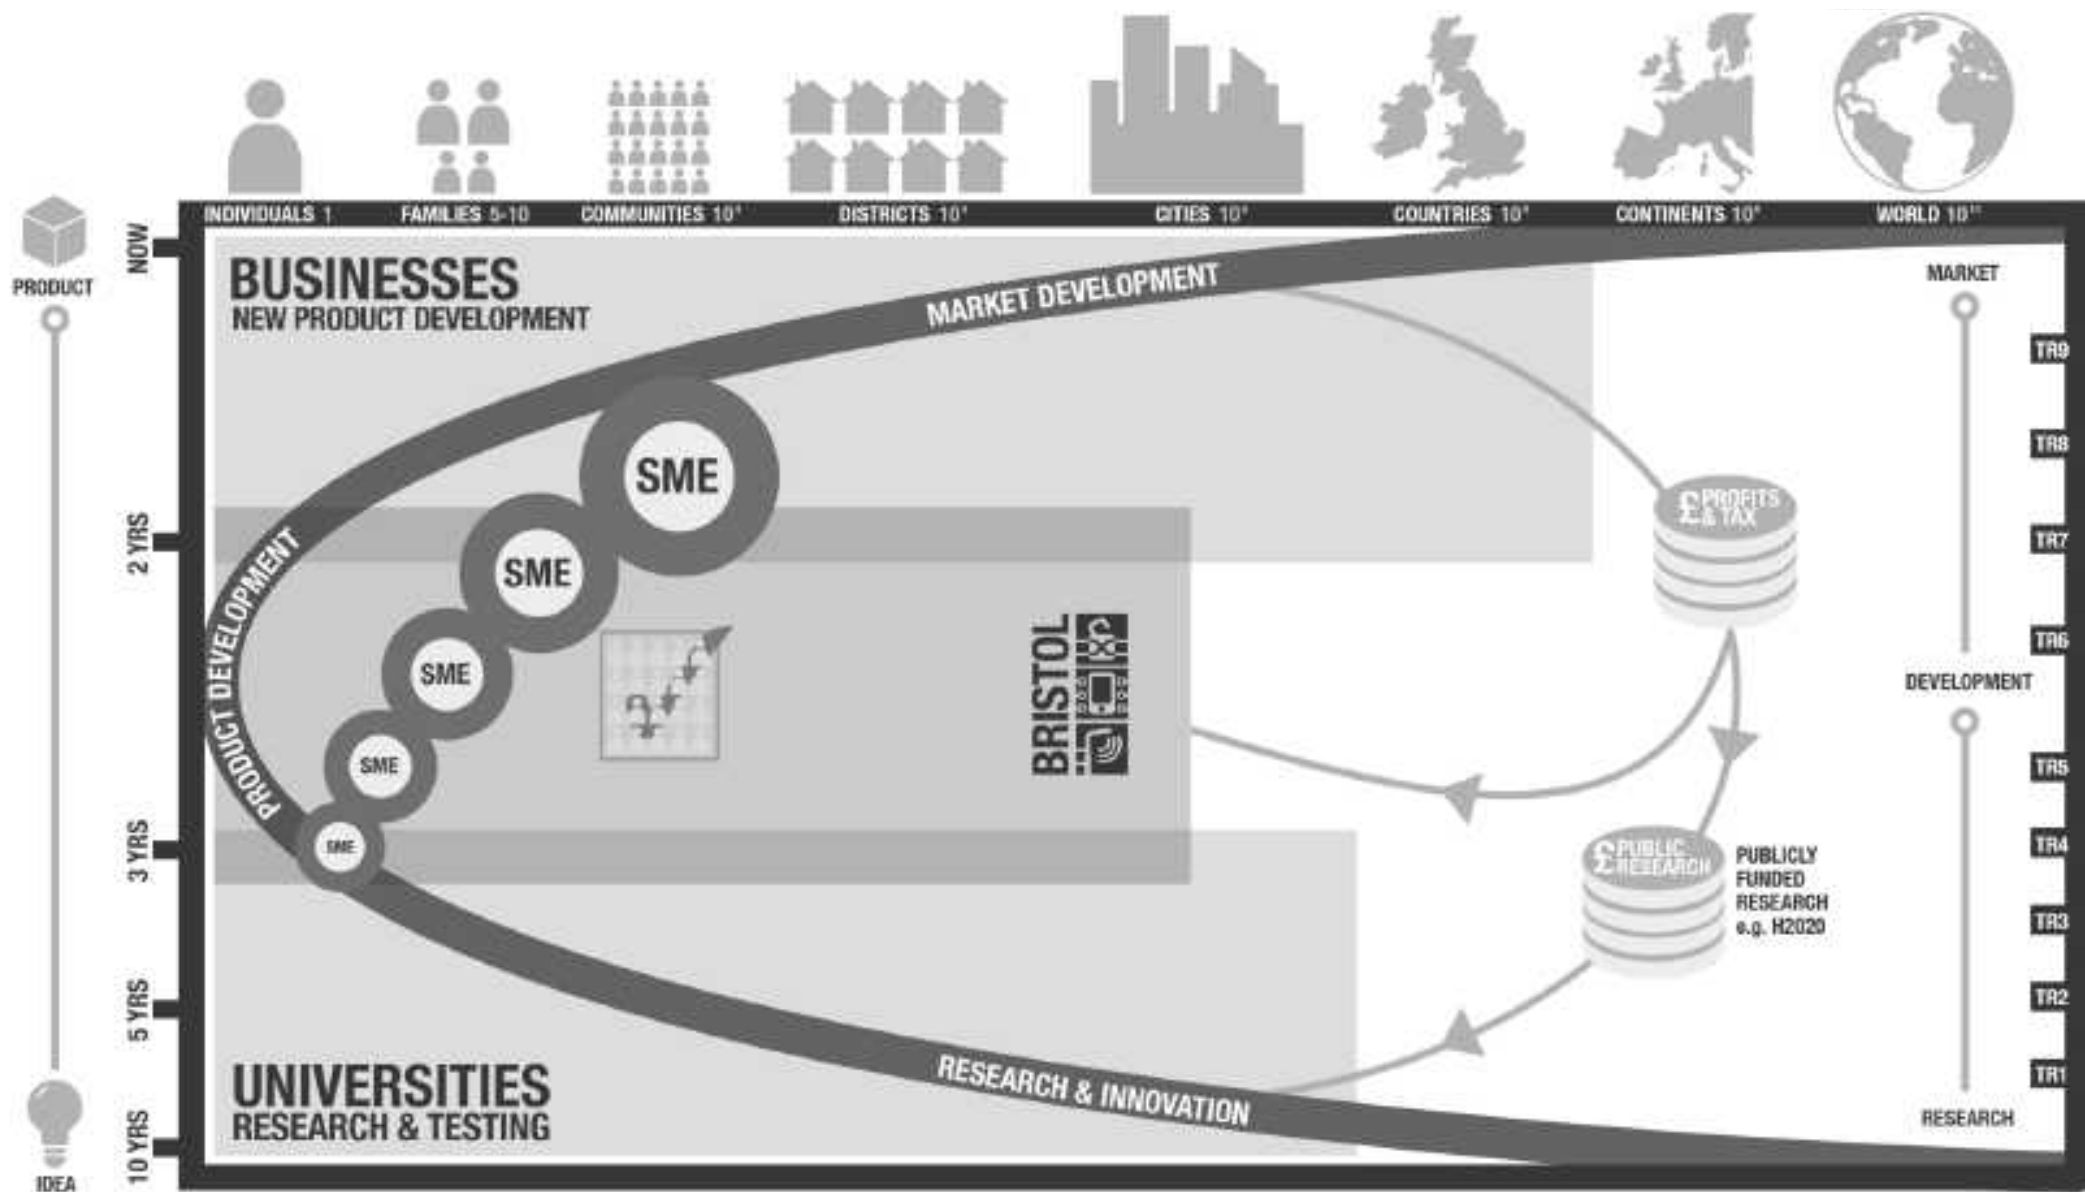

High performance computer

 cityOS Software

WIRELESS NETWORK

-  Main hubs
-  'Sub-hubs'

MESH NETWORK

-  54 fibred lamp post clusters

BRISTOL
2015 EUROPEAN GREEN CAPITAL

BRISTOL
2015 EUROPEAN GREEN CAPITAL

BRISTOL
2015 EUROPEAN
 GREEN CAPITAL

BRISTOL
2015 EUROPEAN
GREEN CAPITAL

This GENeco Bio-Bus is powered by your waste for a sustainable future

GENECO
Sustainable Solutions

Tell us what
you think #biobus

BRISTOL
2015 EUROPEAN
GREEN CAPITAL