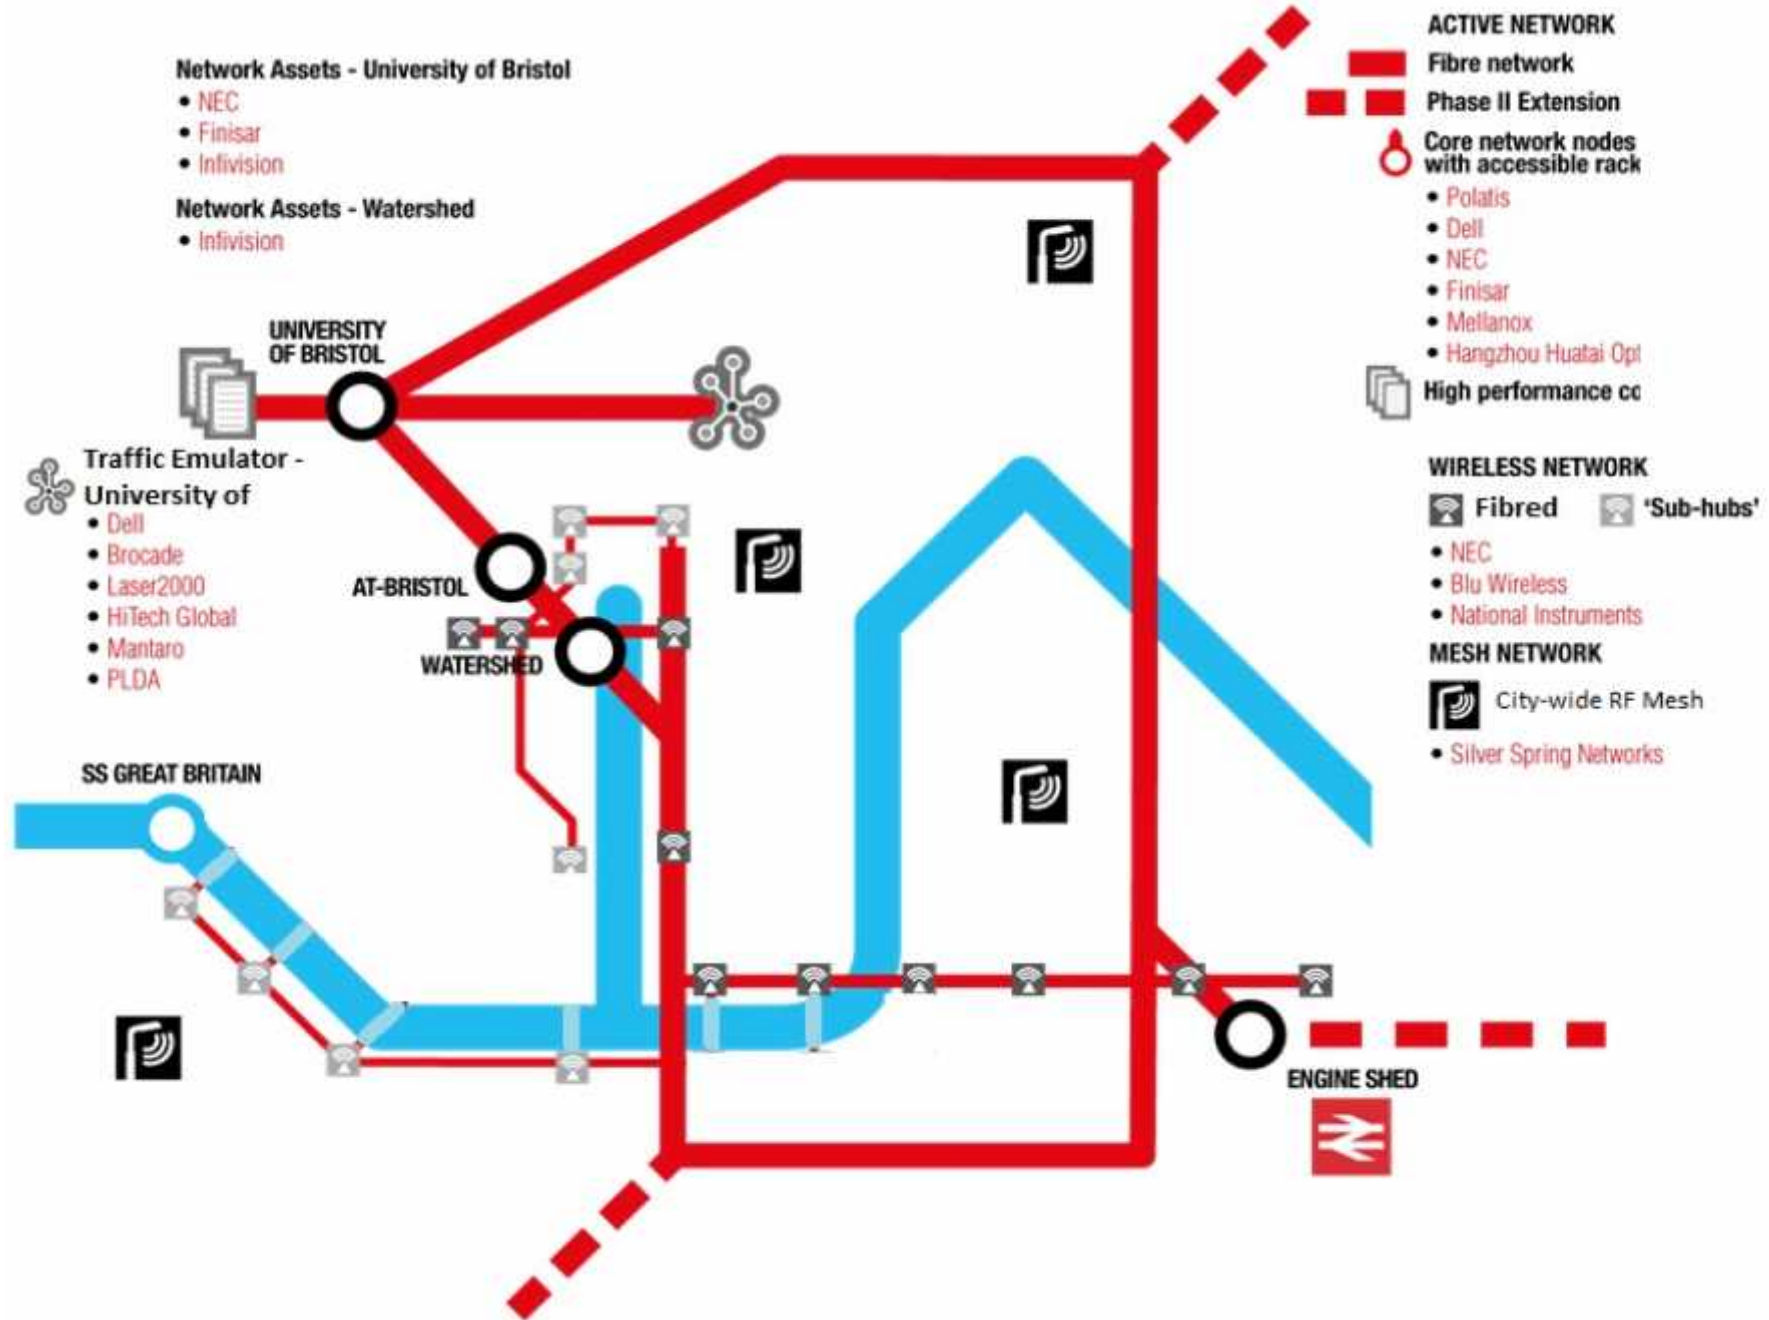

High performance computer

 cityOS Software

WIRELESS NETWORK

-  Main hubs
-  'Sub-hubs'

MESH NETWORK

-  54 fibred lamp post clusters

BRISTOL
2015 EUROPEAN GREEN CAPITAL

BRISTOL
2015 EUROPEAN GREEN CAPITAL