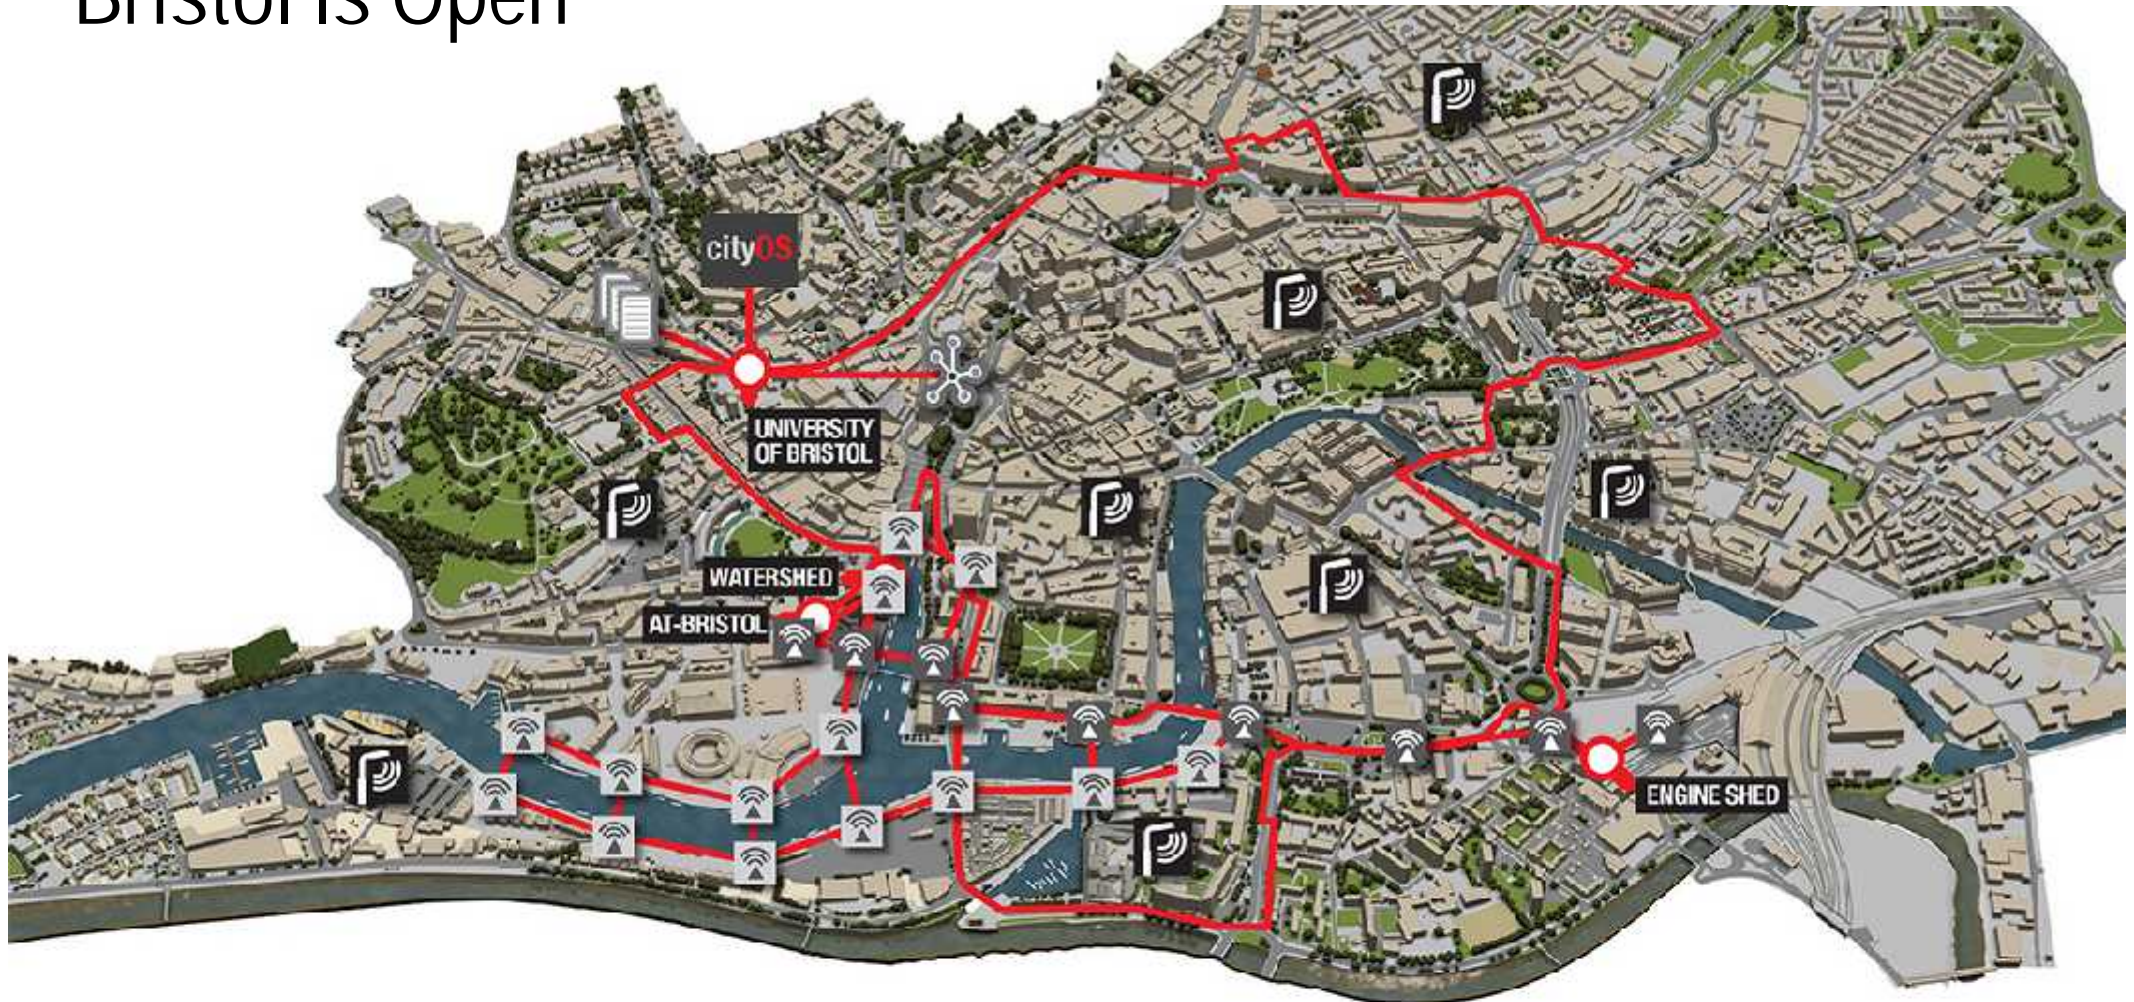

Bristol Is Open

ACTIVE NETWORK

- Fibre network
- Core network nodes with accessible rack space

Network emulator

High performance computer

cityOS Software

WIRELESS NETWORK

- Main hubs
- 'Sub-hubs'

MESH NETWORK

- 54 fibred lamp post clusters

BRISTOL
2015 EUROPEAN GREEN CAPITAL